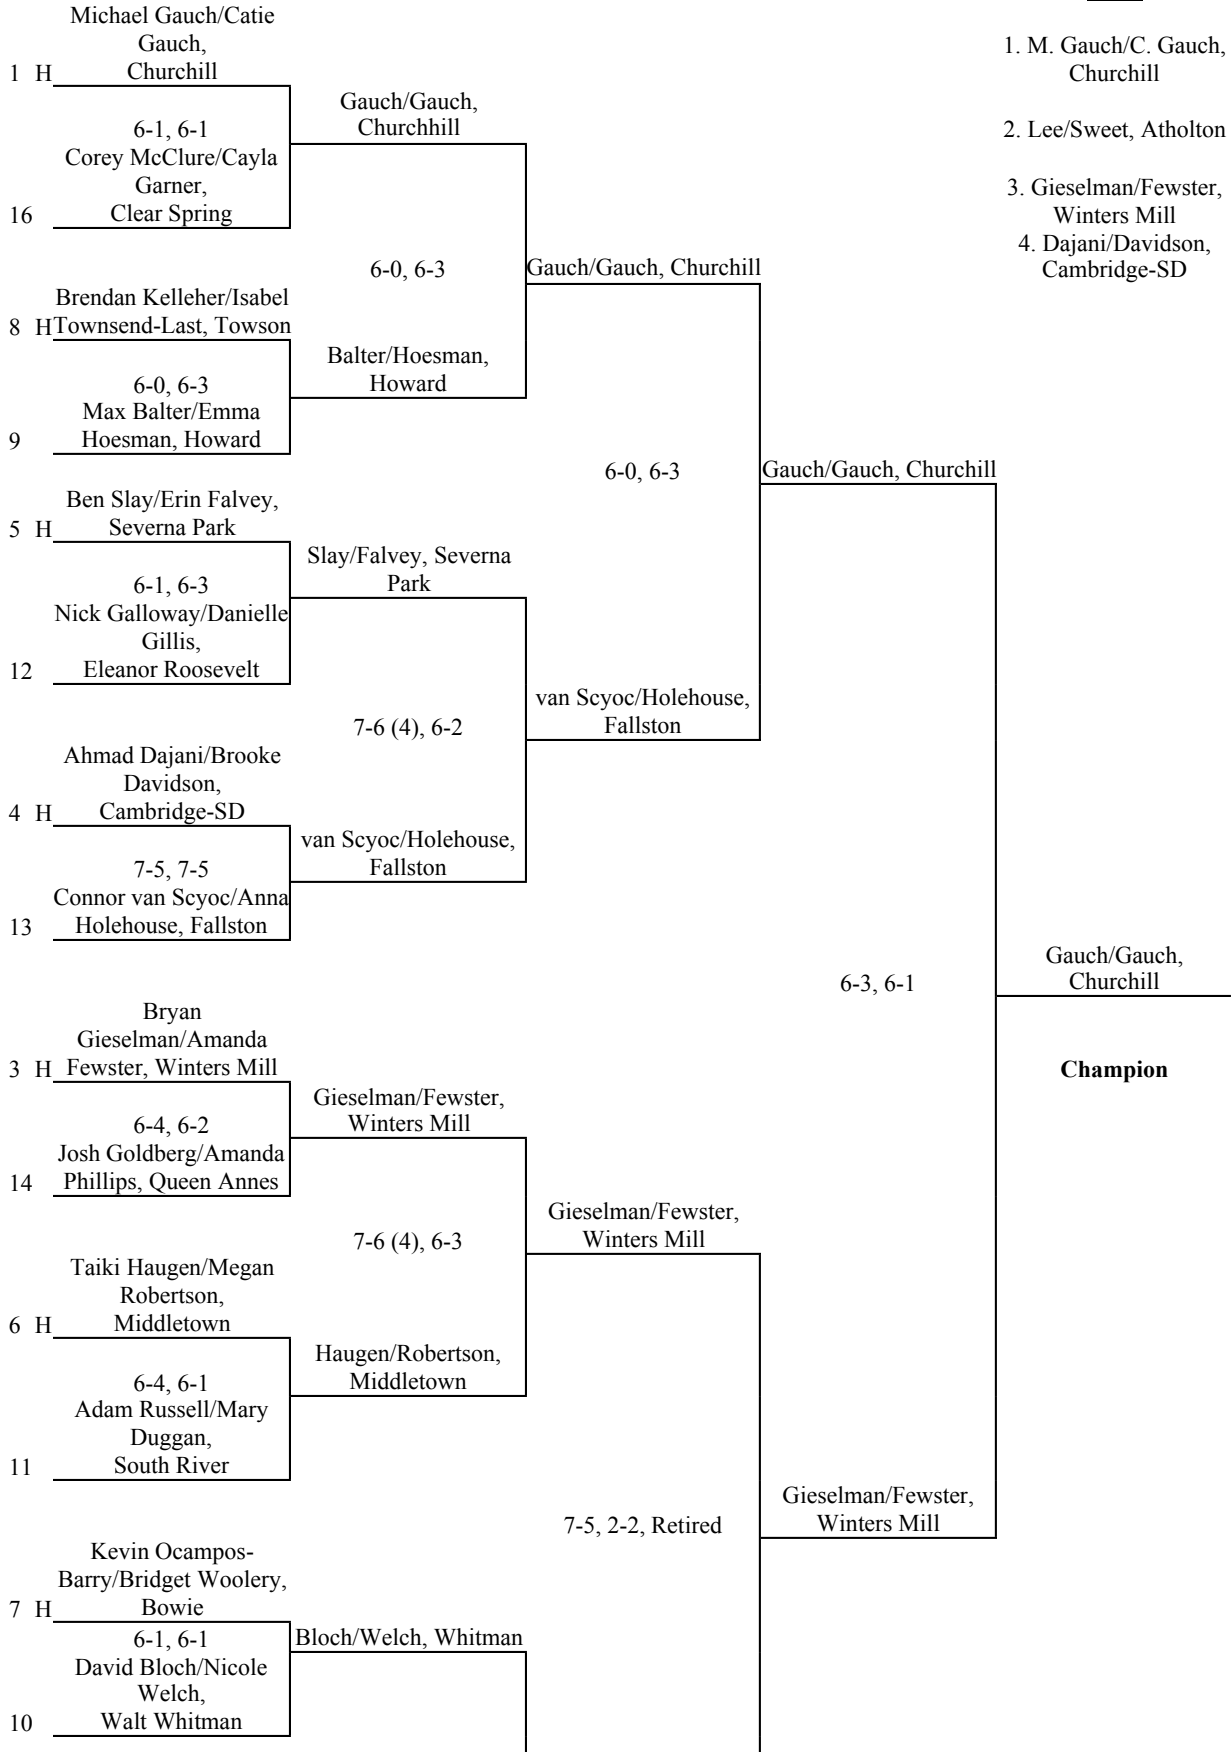

2013 Tennis: Mixed Doubles

Seeds

		7-5, 6-4	Lee/Sweet, Atholton
2 H	Scott Lee/Jenna Sweet, Atholton		
	6-3, 6-0	Lee/Sweet, Atholton	
15	Daniel Vesnovsky/Rebecca Gillespie, Pikesville		

Consolation Match

	van Scyoc/Holehouse, Fallston	van Scyoc/Holehouse, Fallston
	Retired	
	Lee/Sweet, Atholton	Consolation Winner

**At University of Maryland, Cole Field House
Tennis Courts**

Friday: Two preliminary rounds begin at 10 a.m.

Saturday: Semifinals begin at 10 a.m.;
finals and consolations begin at 1 p.m.